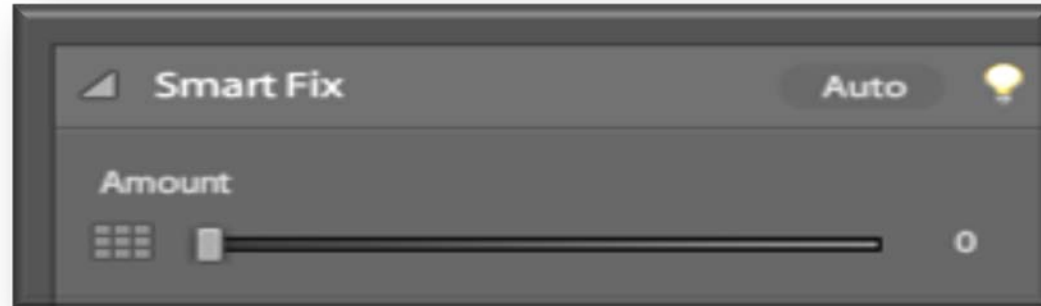

Quick Fix
preview: Smart
Fix

Quick Fix preview

Smart Fix

- Adjusts lighting and color
- Smart Fix corrects overall color balance and improves shadow and highlight detail, if necessary

Quick Fix preview

Click the Auto button to apply this command