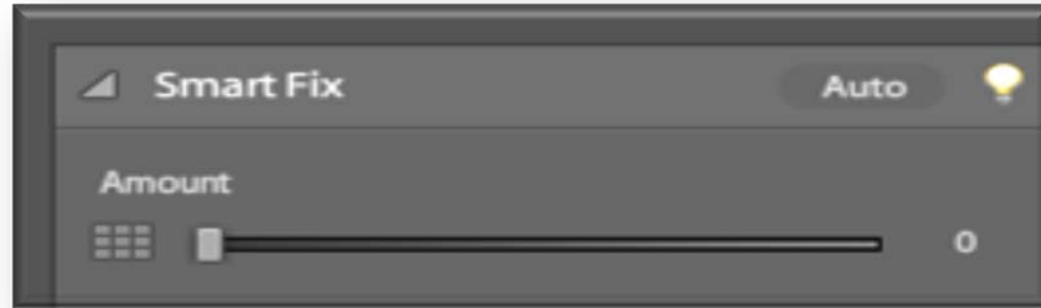

## Smart Fix

- Adjusts lighting and color
- Smart Fix corrects overall color balance and improves shadow and highlight detail, if necessary