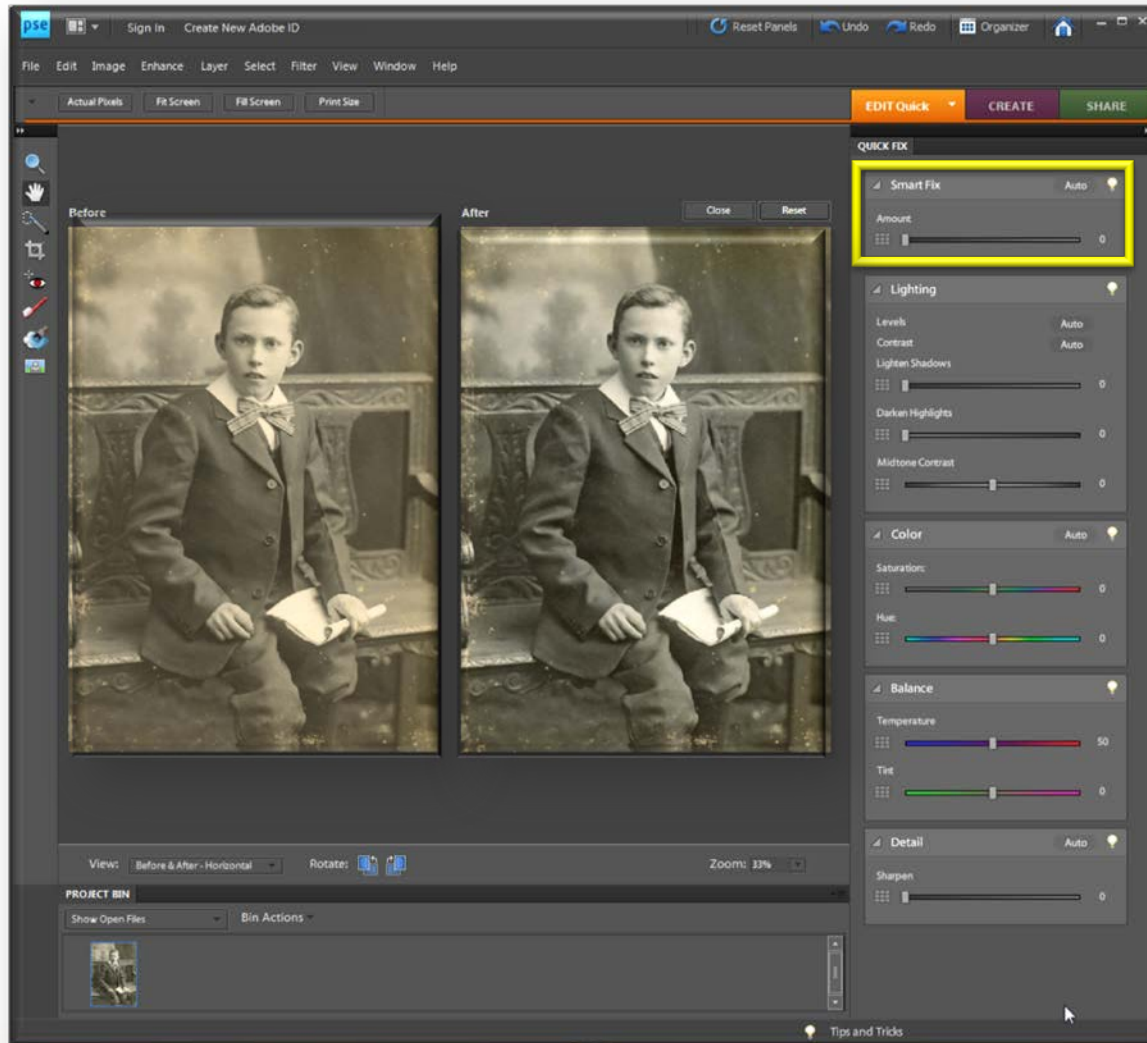

Quick Fix
preview: Smart
Fix

Quick Fix preview

Smart Fix

- Adjusts lighting and color
- Smart Fix corrects overall color balance and improves shadow and highlight detail, if necessary

Quick Fix preview

Click the Auto button to apply this command