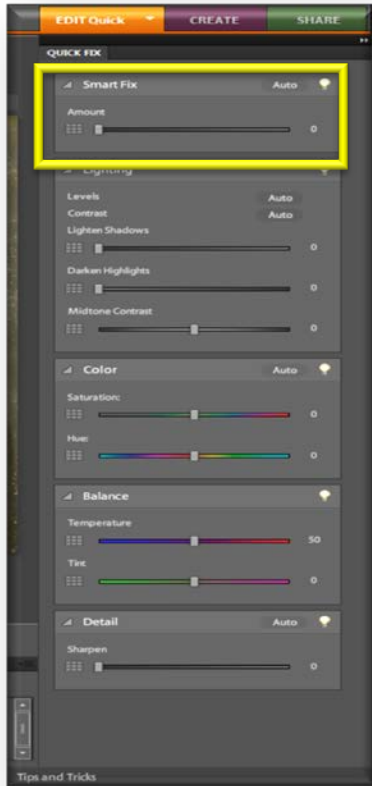

Quick Fix
preview: Smart
Fix

Quick Fix preview

Smart Fix

- Adjusts lighting and color
- Smart Fix corrects overall color balance and improves shadow and highlight detail, if necessary

Quick Fix preview

Click the Auto button to apply this command

Quick Fix preview

Original

Smart Fix > Amount

- Drag the slider to vary the amount of the adjustment

Any reference to or reproduction of material contained herein should include attribution to MyGenShare.com.