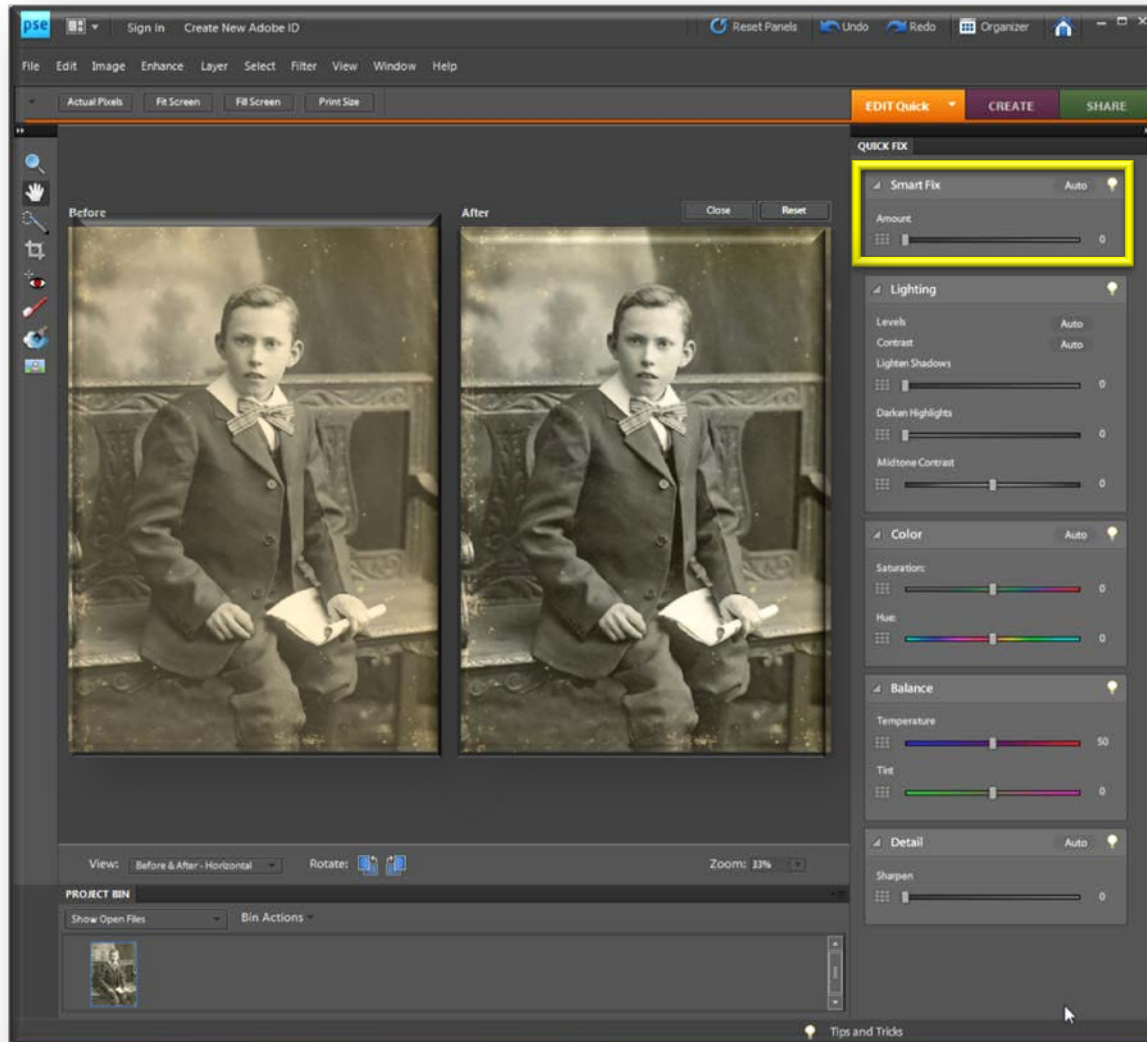

Quick Fix preview

Click the Auto button to apply this command