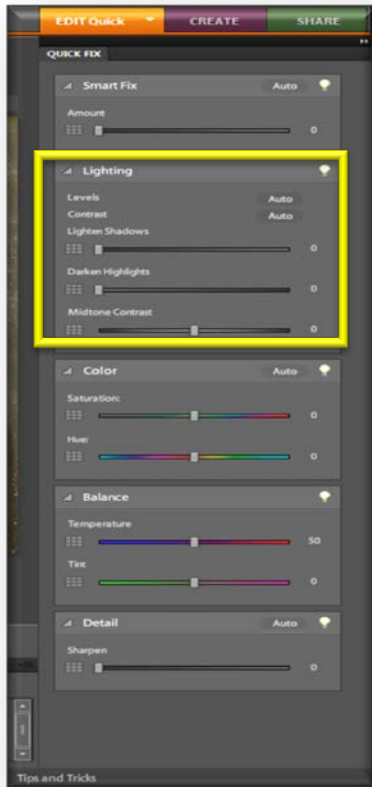

Quick Fix
preview: Lighting

Quick Fix preview

Lighting

- Adjusts the overall contrast of an image, and sometimes affects its color

Quick Fix preview

● Adjusts the overall contrast of an image, and sometimes affects its color; if your image needs more contrast and it has a color cast, you can use the following options:

- Levels
- Contrast

Quick Fix preview

Original

Levels (Auto)

Contrast (Auto)

- These options work by individually mapping the lightest and darkest pixels in each color channel to monochrome

- To apply the settings, click the Auto button beside any of these options

Quick Fix preview

Lighting > Lighten Shadows

- Drag the slider to lighten the darkest areas of your photo without affecting the highlights
- Pure black areas are not affected

Quick Fix preview

Lighting > Lighten Shadows

- Adjusts the contrast within the middle tonal values (values that are about half way between pure white and pure black)
- It does not affect the extreme highlights and shadows

Quick Fix preview

Far Left